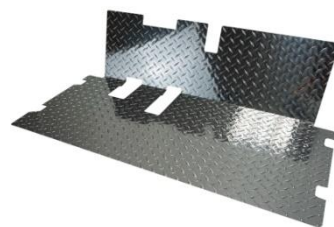

FCRX03

Floor Mat – EZGO RXV
Polished Diamond Plate