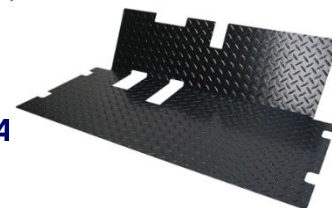

FCRX04

Floor Mat - EZGO RXV
Black Powder Coated
Diamond Plate