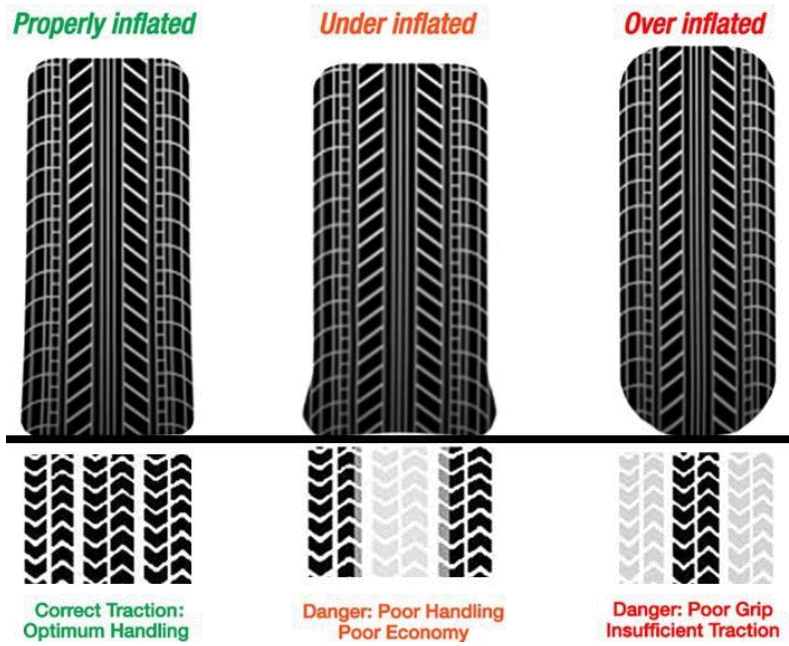

TIRE INFLATION TIPS